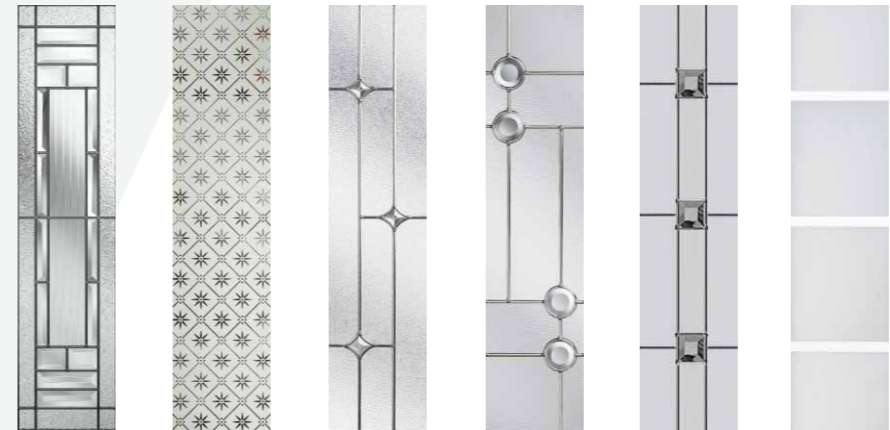

Our contemporary door range gives your home instant wow factor. Available in a huge range of colours and styles, and with a series of modern glazing designs.