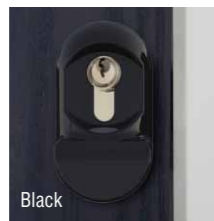

Locking options include:

- Handle operated hookbolts as standard
- Slam shut facility* whereby when the door is closed it can only be opened from the outside with a key
- Stable door locking, features handle operated hookbolt and deadbolt to top, thumb turn operated and deadbolt and internal shoot bolt to bottom.
- Autolocking options.

* Please note that for complete security the locks should be fully engaged by lifting the handle and engaging the key

Heritage finger pull escutcheon

- Eliminates the need for handles.
- Complements both contemporary and period door designs, with the key escutcheon fitted to the top section of door.
- On closing, the door is locked on the latch and the key is needed to gain entry from outside. Full security is achieved by turning the key to engage the deadbolt.