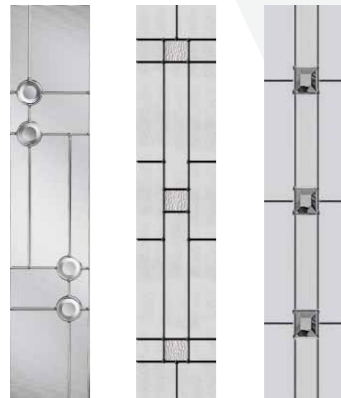

Trieste Tate Olympic