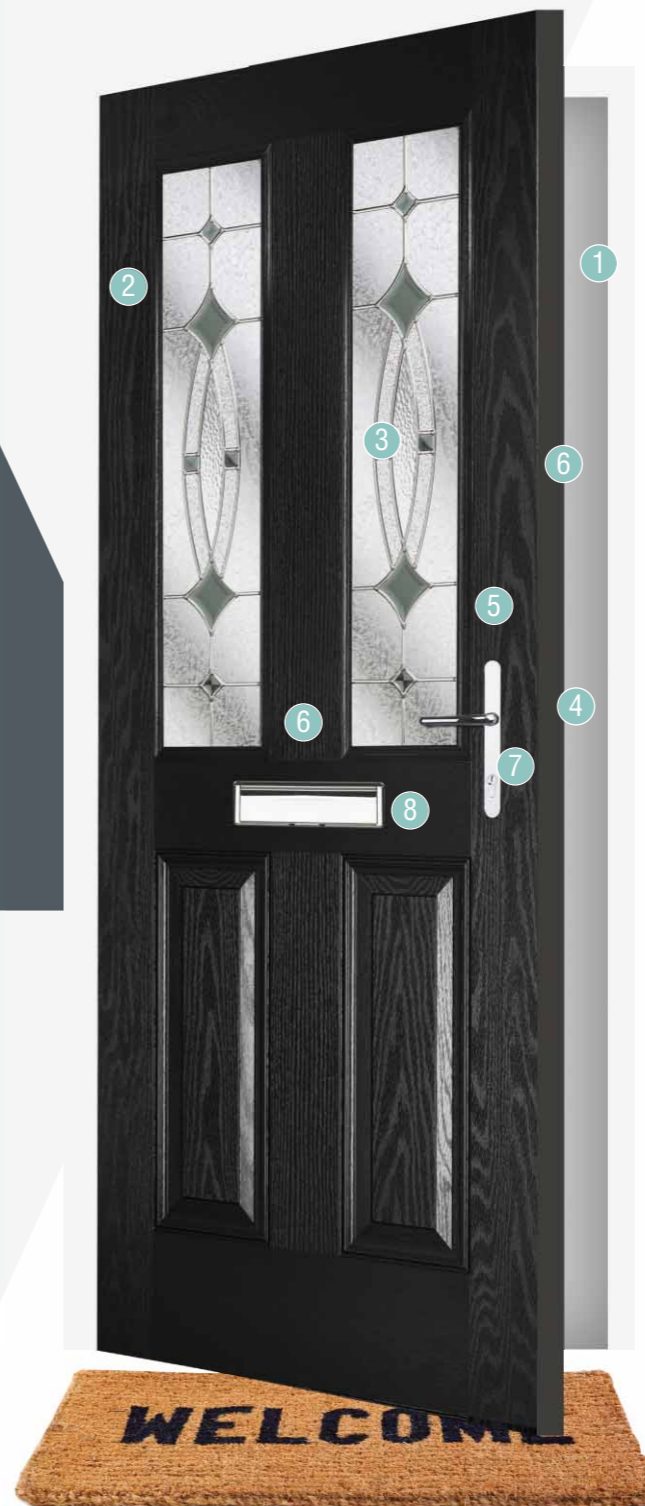

Reinforced core

The reinforced central board gives you extra reassurance that your Visage door is both solid and secure.

Secured by Design Upgrade available

"Secured by Design" is the official UK Police initiative supporting effective crime prevention and security standards for a large range of products.

- The SBD logo is the only symbol that guarantees national Police approval of the product.
- Visage doors meet the "Police Preferred Specification" and such are "Secured by Design".
- SBD option will improve your security and you may even get a discount on your home insurance cover.

Technical Specification

1. Steel reinforced 70mm PVCu frame, extruded to B7413 specifications
2. Adjustable high security hinges
3. Cassette system with 24mm toughened or laminated glass unit
4. 3 point Yale multipoint locking system with high security hookbolts that meet police preferred security specification
5. Fully sealed door leaf to prevent water penetration
6. Embossed woodgrain texture for traditional look and feel of timber
7. Stylish stainless steel handles for ultimate corrosion free performance with a "slam shut" option
8. Stylish stainless steel 180° letterplates for ultimate corrosion free performance
9. Optional high performance, low aluminium threshold providing wheelchair access, improved looks and weatherability.

The benefits of purchasing a GRP Door

Energy Efficient

The rising cost of energy bills and the impact on the environment means we all want to keep our consumption to a minimum. Tests prove that a Visage door is 19% more thermally efficient than a 48mm solid timber core composite door and 17% more thermally efficient than a 44mm traditional timber panelled door.

Exceptional Security & Durability

Our GRP composite doors offer enhanced security thanks to its rigid polymer sub-frame, high density insulated core and high impact resistant GRP skin.