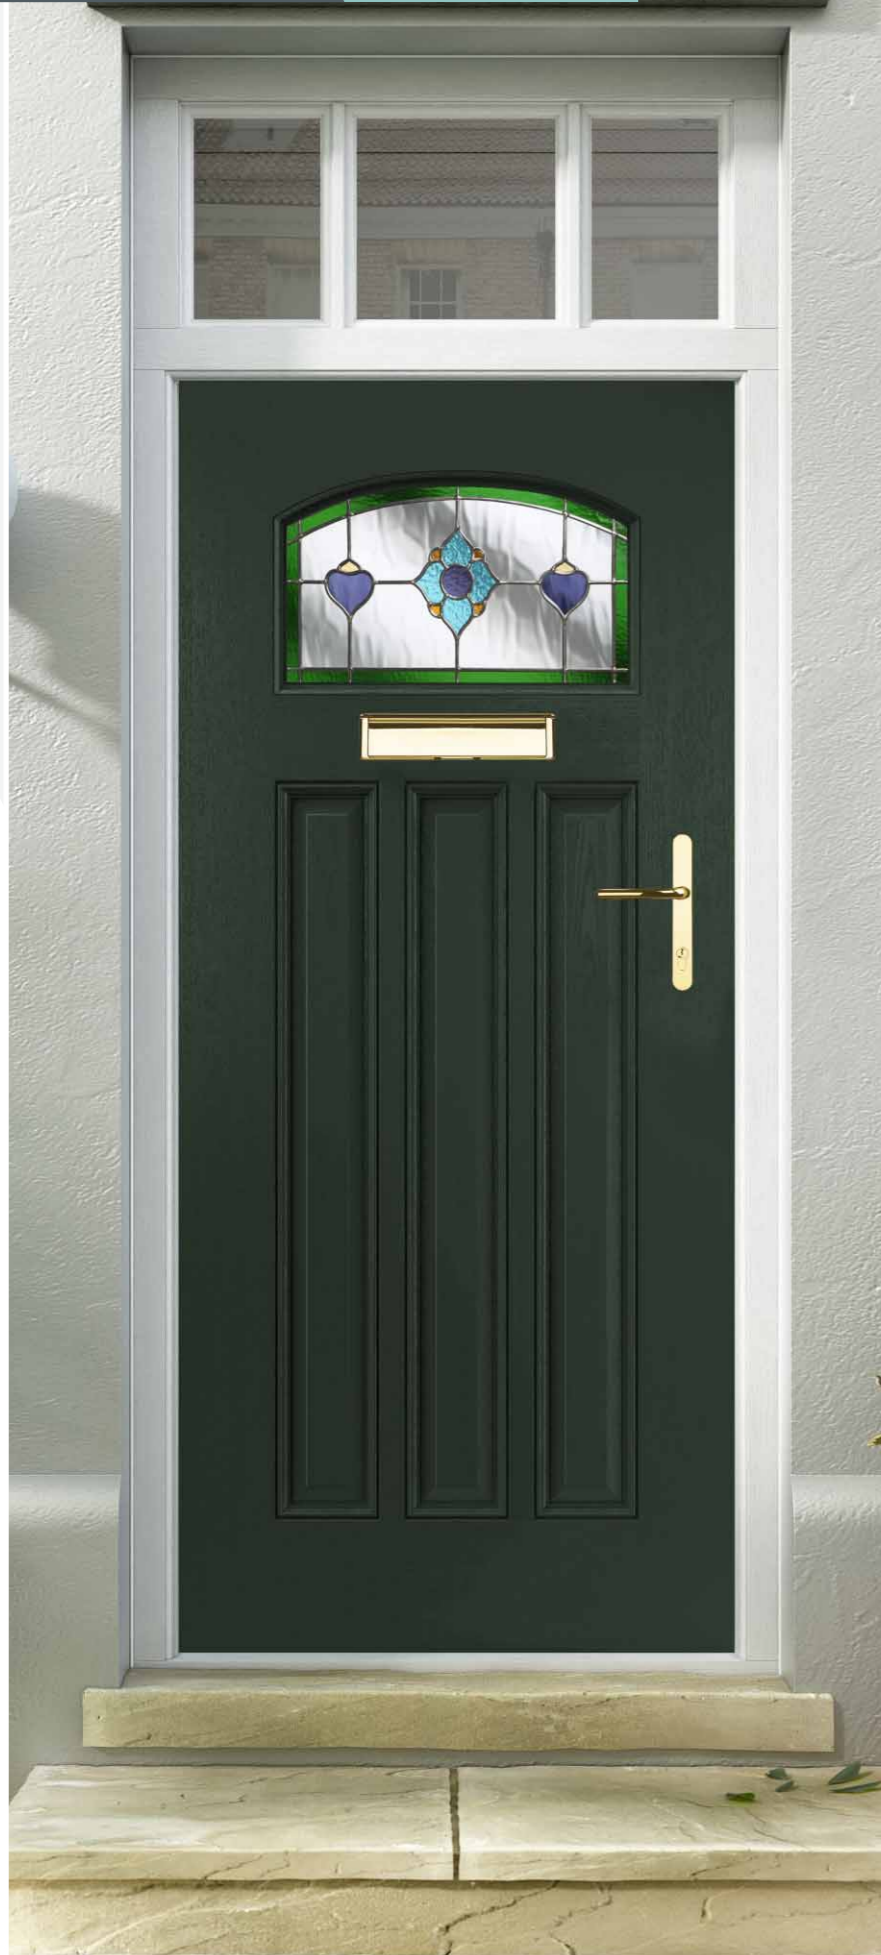

Stoney Ground with Edwardian glass

Green with Dorchester Green glass

This classic art deco style door is the perfect option for period homes. Replicating timber aesthetics, Winchester benefits from high placed glazing that brings light into your hallway while maintaining privacy. Choose decorative glass to complete the traditional appearance or opt for frosted glazing for a contemporary twist.