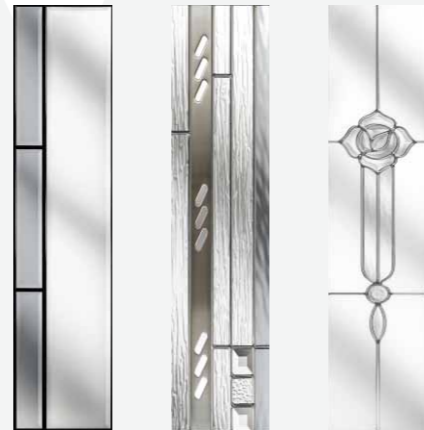

Our contemporary door range gives your home instant wow factor. Available in a huge range of colours and styles, and with a series of modern glazing designs.