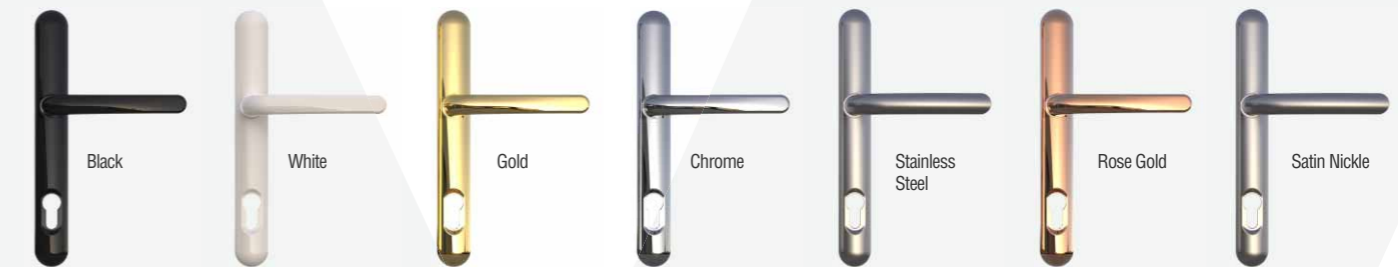

Antique Black features a traditional textured, hammered finish.

Viewers

Available in Brass and Chrome

Numbers

Gold Chrome

Rim Latch

For extra security add the Optional Rim Latch traditional lock

Gold Chrome

Rounded

Knockers

Black Gold Chrome Stainless Steel Rose Gold Satin Nickel

Letterplates

Black White Gold Chrome Stainless Steel Rose Gold Satin Nickel

Handles

Black White Gold Chrome Stainless Steel Rose Gold Satin Nickel

Cylinder Pulls

Black Gold Chrome Stainless Steel Rose Gold Satin Nickel

Numbers

Black Gold Chrome Stainless Steel Rose Gold Satin Nickel

Our composite doors feature multi-point locking, securely fastening the door to a reinforced frame with a combination of hookbolts and deadbolt. Additional option of a traditional slam shut facility.

* Please note that for complete security the locks should be fully engaged by lifting the handle and engaging the key

Heritage finger pull escutcheon

- Eliminates the need for handles.
- Complements both contemporary and period door designs, with the key escutcheon fitted to the top section of door.
- On closing, the door is locked on the latch and the key is needed to gain entry from outside. Full security is achieved by turning the key to engage the deadbolt.