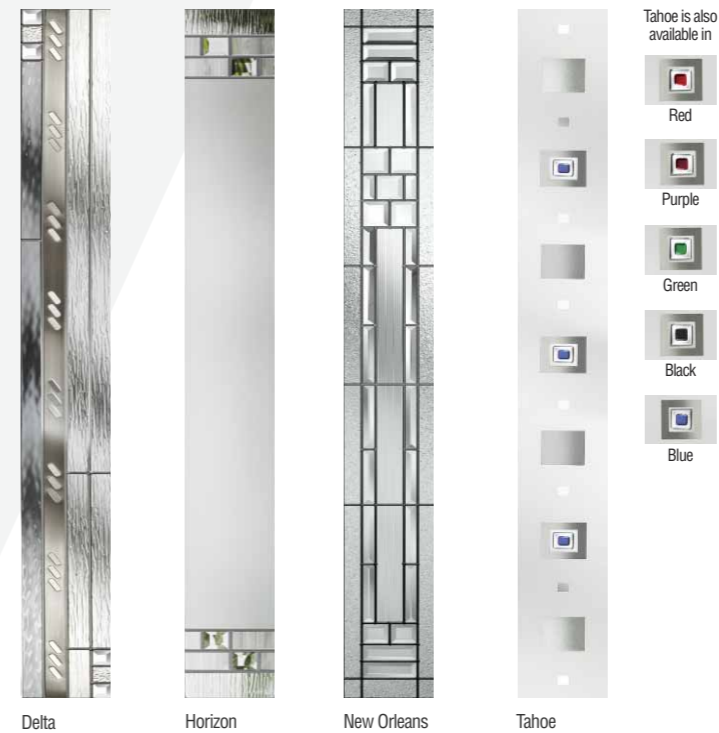

Kensington

Zinc Star

Blue with New Orleans glass

Crystal Flower glass

Anthracite Grey with New Orleans glass

Purple with Delta glass

Smooth finish and a large, slim glazing panel give this door another twist on that modern, stylish look. Glass available: clear, obscure, plus new patterns as shown.