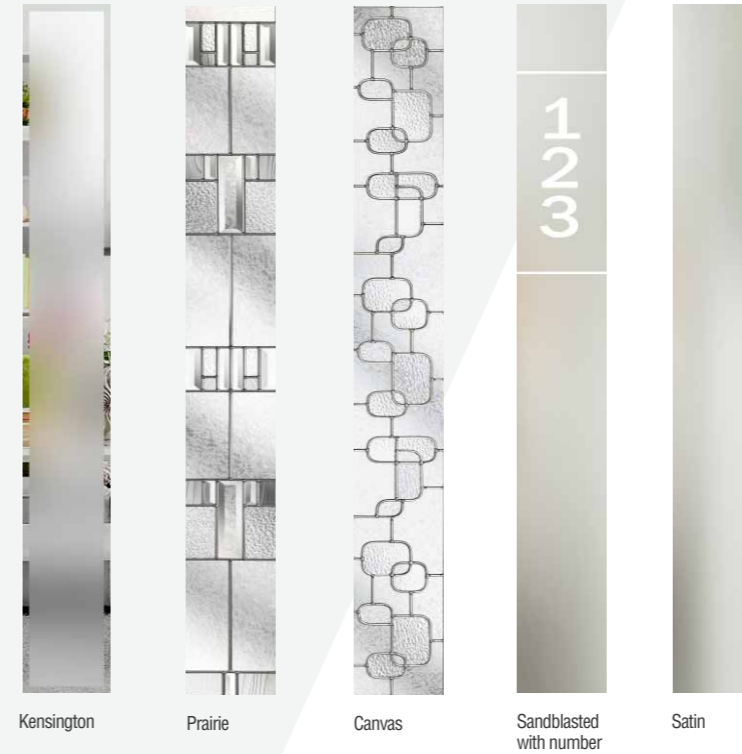

Edwardian

Miami

Sandblasted with number

Satin

Dorchester Green

Crystal Flower

New Orleans

Mayfair

Kensington

Zinc Star

Blue with New Orleans glass

Crystal Flower glass

Anthracite Grey with New Orleans glass

Purple with Delta glass

Smooth finish and a large, slim glazing panel give this door another twist on that modern, stylish look. Glass available: clear, obscure, plus new patterns as shown.