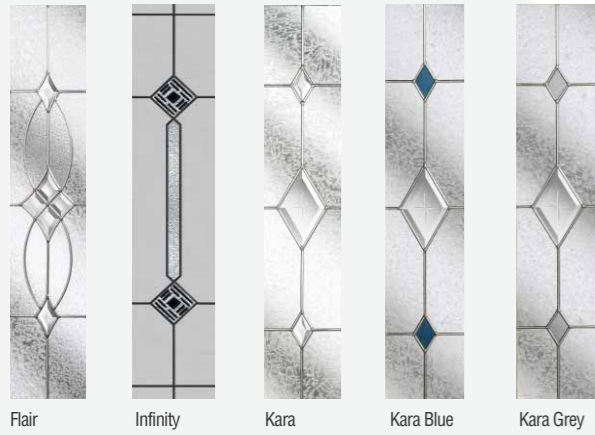

As the Bamburgh is a number one choice among our customers we now provide a far greater selection of decorative styles. Many of our glass models are brand new and are reflective of the very latest technology in the industry. All decorative designs are hand crafted and small inclusions and uneven surfaces are all part of the handcrafted character of the glazing and should not be deemed as a fault.