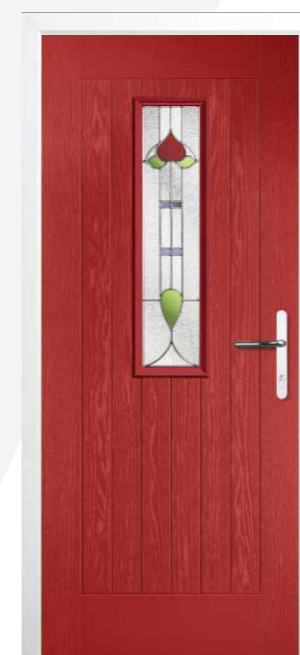

Cottage Slim

Red with Edwardian glass

Dual Aspect is also available in

Blue

Green

Red

Kara is also available in

Grey

OTHER GLASS OPTIONS AVAILABLE SEE PAGE 6&7