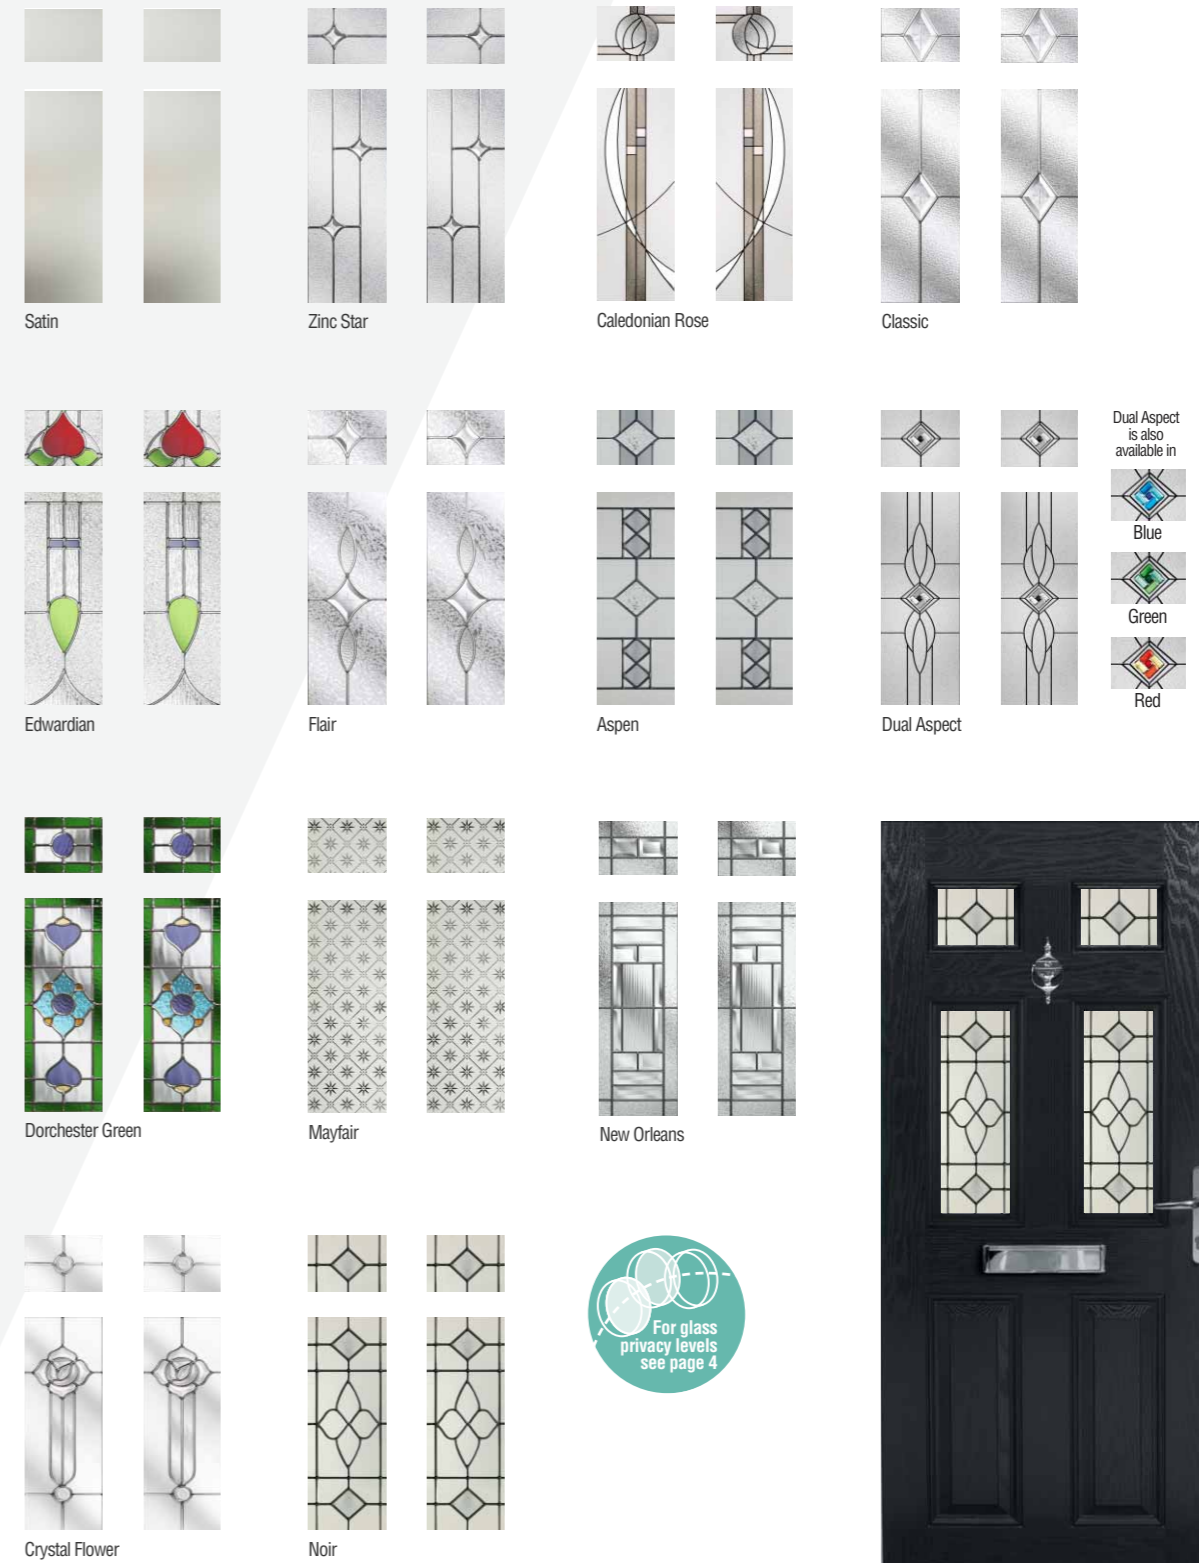

Edinburgh 4 Black with Noir glazing