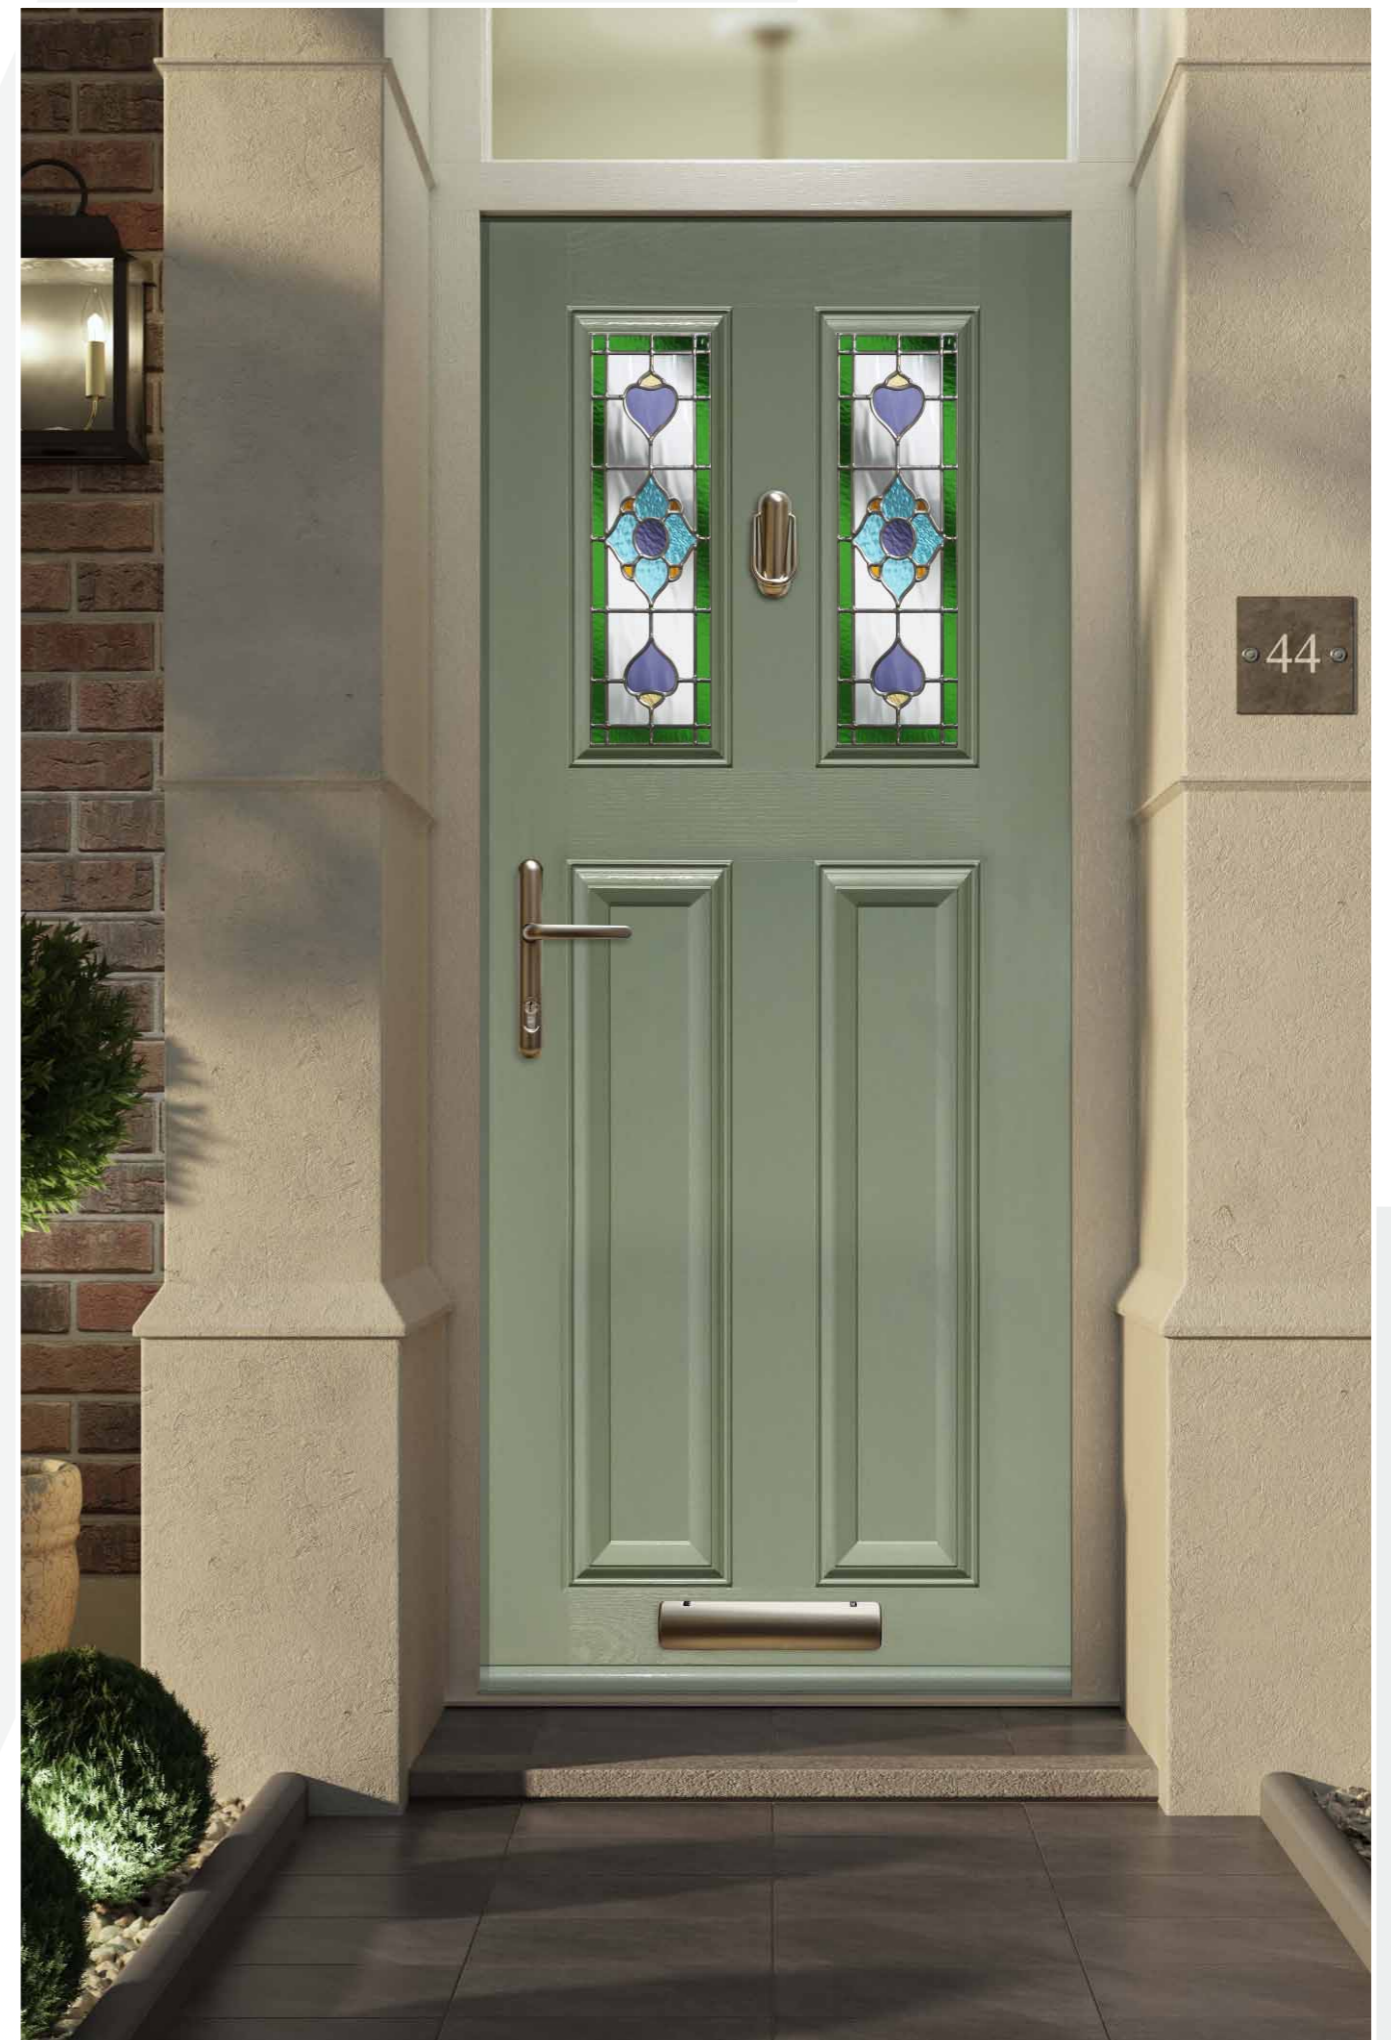

Chartwell Green with Dorchester Green glass and rounded furniture