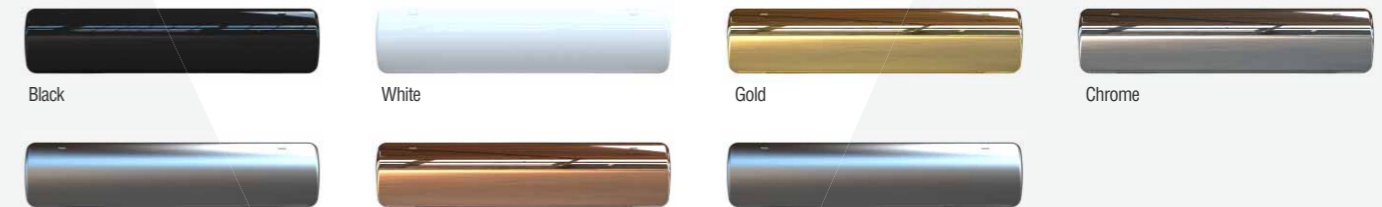

Letterplates

Black White Gold Chrome Stainless Steel Rose Gold Satin Nickel