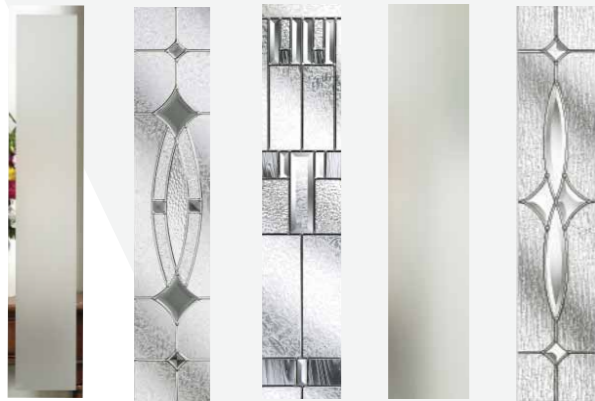

Flair Infinity Kara Kara Blue Kara Grey

Kensington Lunna Prairie Satin Scotia