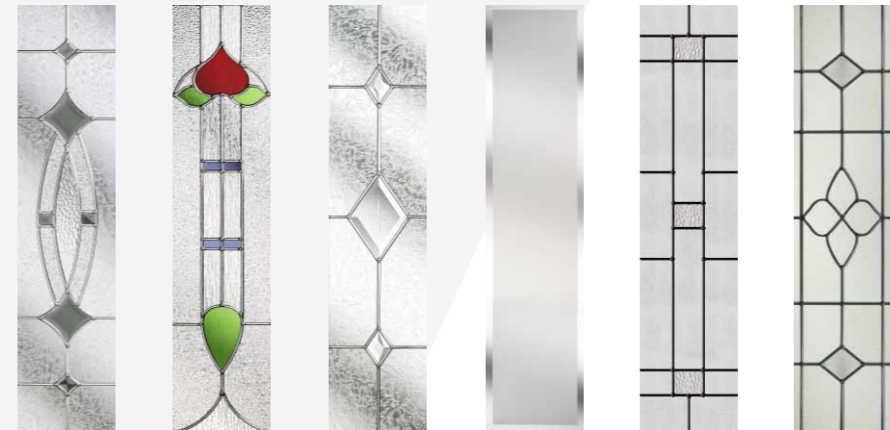

Glazing can be in the centre or hinge side of the Stirling door if preferred. Please mark clearly on your order if you require this option, otherwise the glass will be positioned as shown.

Grey with Tahoe Blue glass, including off-set bar handle

Our contemporary door range gives your home instant wow factor. Available in a huge range of colours and styles, and with a series of modern glazing designs.

Aspen Caledonian Rose Infinity

Lunna Edwardian Kara Kensington Tate Noir