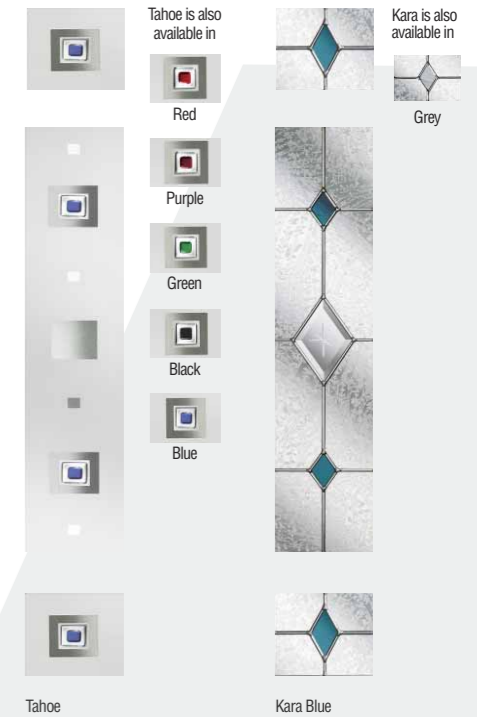

Our contemporary door range gives your home instant wow factor. Available in a huge range of colours and styles, and with a series of modern glazing designs.