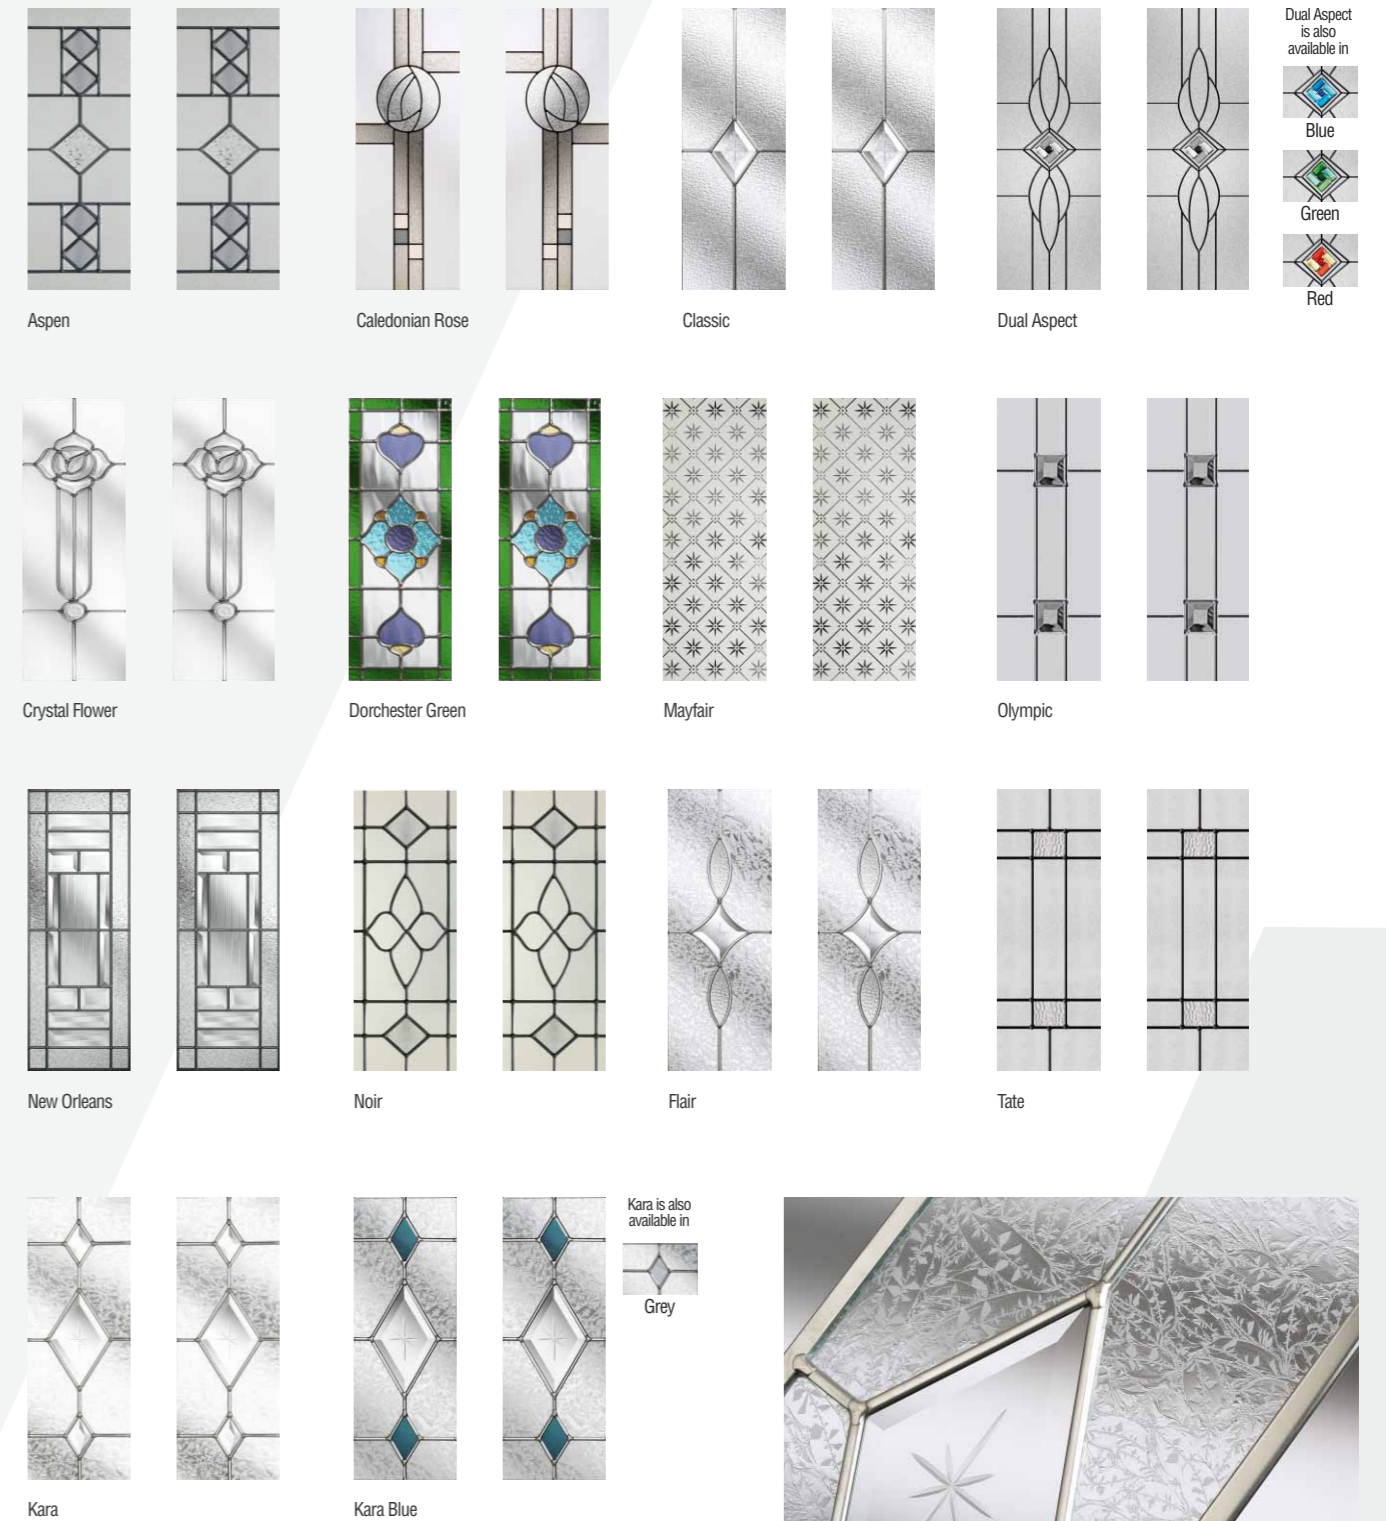

The Lindisfarne door depicts a vintage look reflecting the style of the 1930's.

Kara