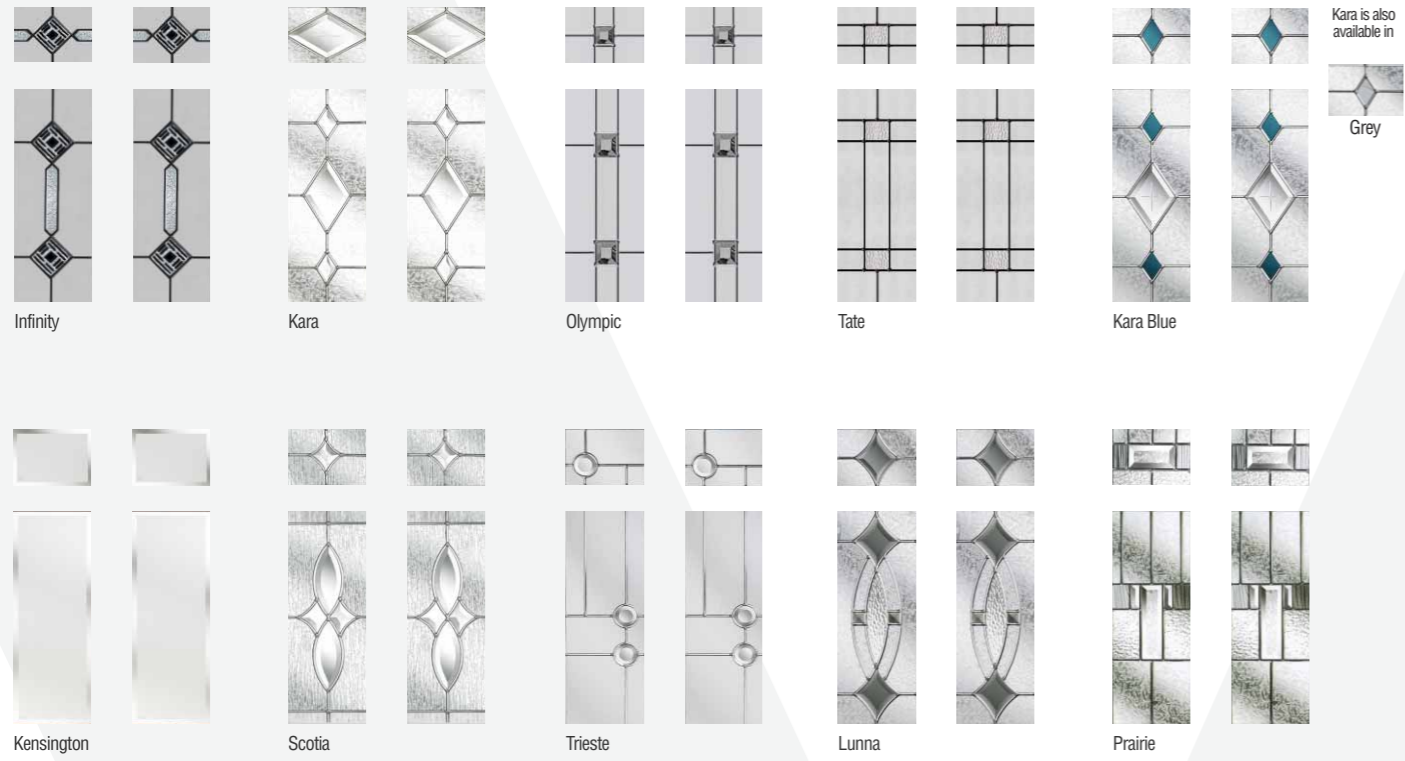

Claret Red Edinburgh 2 with Scotia glass