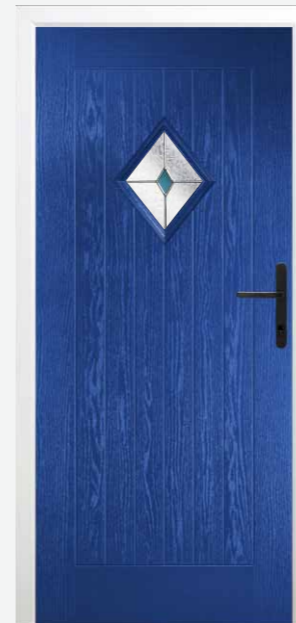

Cottage Diamond

Ultramarine Blue with Kara Blue glass

 Bullion	 Edwardian	 Kara	 Kara Blue	 Kara is also available in Grey
 Lunna	 Satin	 Scotia	 Trieste