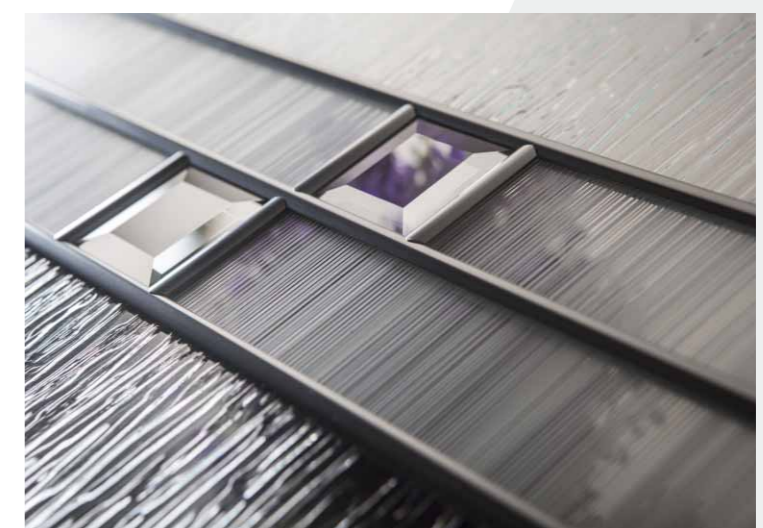

Horizon detail