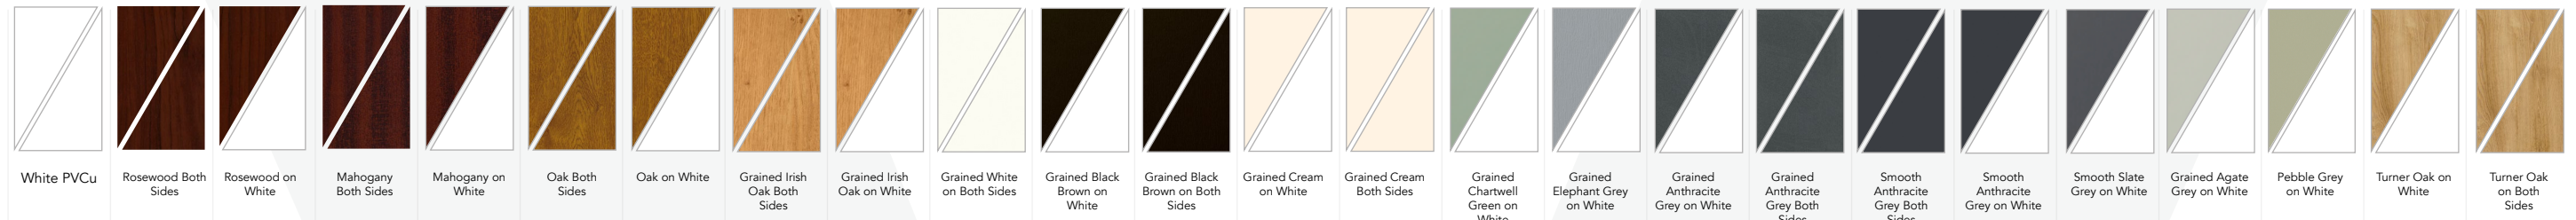

Grained Irish Oak on White

Grained White

Grained Black Brown

Grained Black Brown on White

Pebble Grey on White

Grained Cream

Grained Cream on White

Grained Chartwell Green on White

Grained Elephant Grey on White

White PVCu Rosewood Both Sides Rosewood on White Mahogany Both Sides Mahogany on White Oak Both Sides Oak on White Grained Irish Oak Both Sides Grained Irish Oak on White Grained White on Both Sides Grained Black Brown on White Grained Black Brown on Both Sides Grained Cream on White Grained Cream Both Sides Grained Chartwell Green on White Grained Elephant Grey on White Grained Anthracite Grey on White Grained Anthracite Grey Both Sides Smooth Anthracite Grey Both Sides Smooth Anthracite Grey on White Smooth Slate Grey on White Grained Agate Grey on White Pebble Grey on White Turner Oak on White Turner Oak on Both Sides