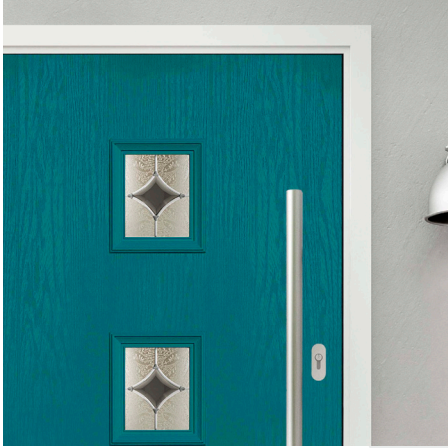

Colour Palette

Carefully curated in-house, our non-toxic, odourless, low emission and eco-friendly bespoke paint range offers something different.

Discover deeper, richer tones; classic and delicate neutrals; and shades designed to bring joy.

Standard White, Rosewood and Gold Oak stains on external side only also available.

You can choose a colour for both inside and out, and they don't need to match.