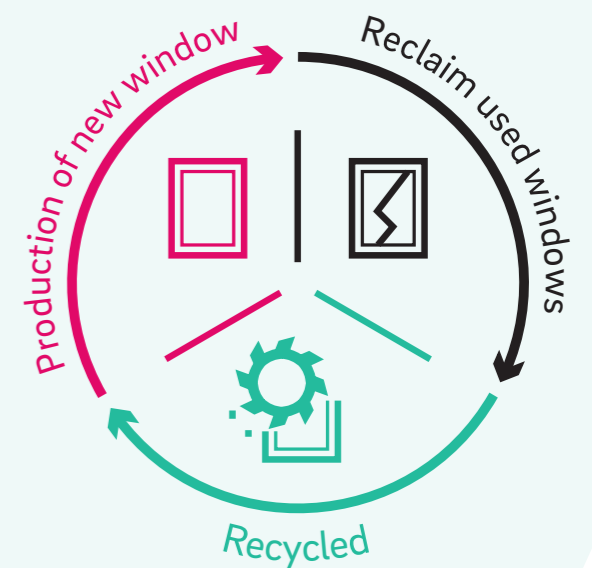

Add a choice of heritage, classic or modern handle designs and you can truly personalise Visage Rio Flush Sash windows to suit your home and your style.

Made in UK

UKCA marked

Secured by design

Building Regulations compliant

## Sustainability

As a Global manufacturer of PVCu profiles, REHAU is conscious of the impact their actions have on people and the environment.

The use of recycled materials is one of REHAU's strategic objectives and we are committed in supporting that objective by leading change in the attitudes towards and accessibility of recycling.