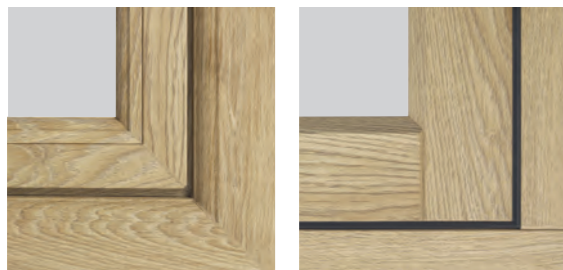

Timber-look joint

Visage Rio Flush Sash windows feature a cleverly engineered jointing and welding process that replicates the look of a traditional timber corner joint, but with the high strength of a PVCu frame.

Inside

Outside