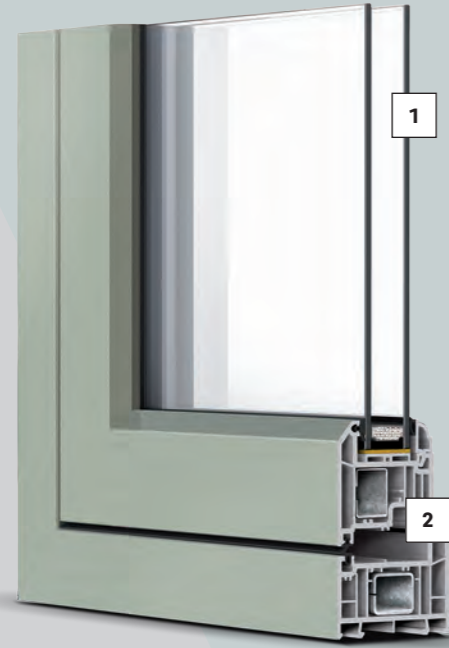

## Attention to detail

Visage Rio Flush Sash windows feature clean lines and slim frames designed to enhance the aesthetics of your property. A choice of modern and traditional handles and fittings are available to create the look that suits your home's decor and style.

Available in a classic chamfered frame, they are glazed with low sight-line beads and gaskets, allowing more natural light into the room.

Other Visage Rio Flush Sash window design choices include matching single and French double doors. Heritage Georgian bars are also an option to create a period look.