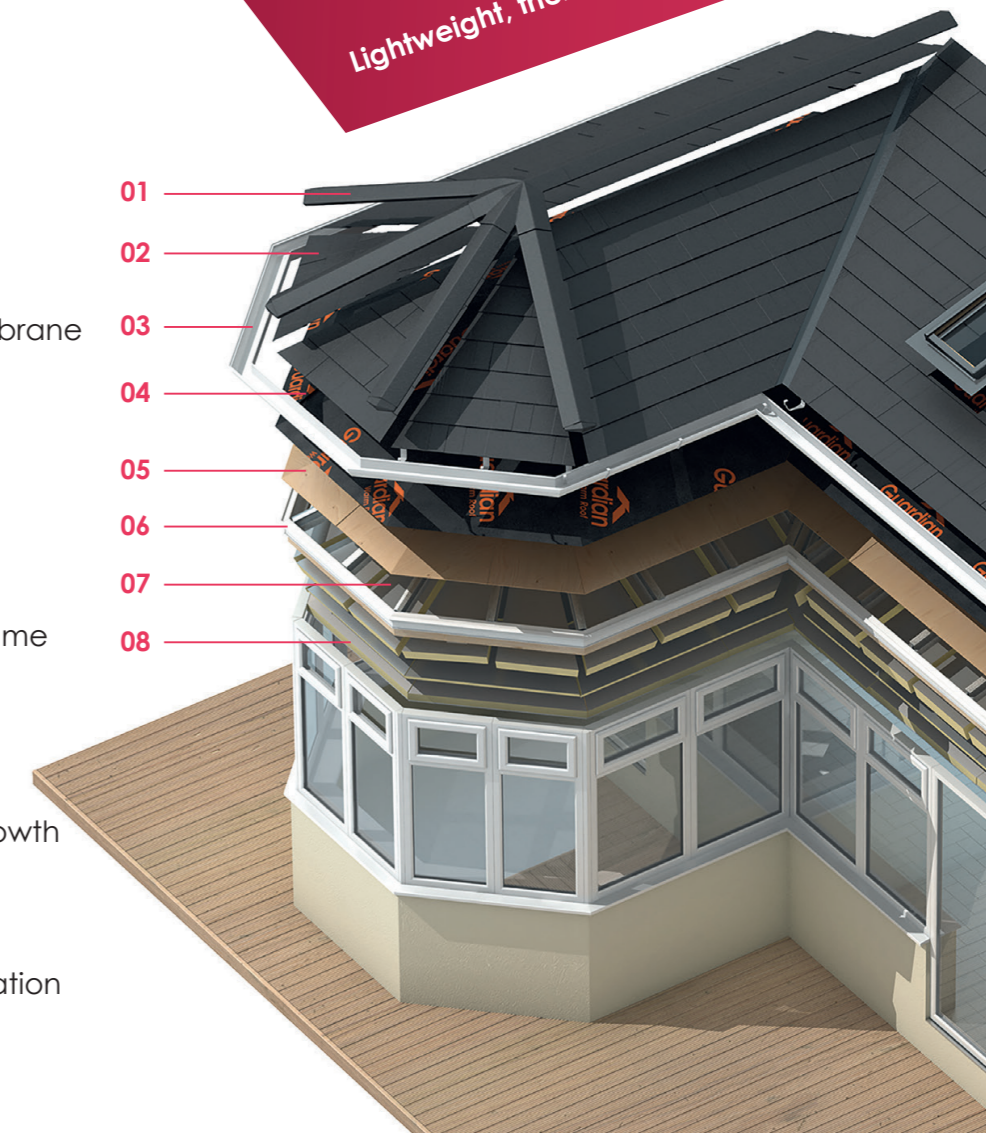

08 3 layers of insulation board

High performance rigid insulation board

Structural engineering at its best...

Lightweight, thermally insulated and strong